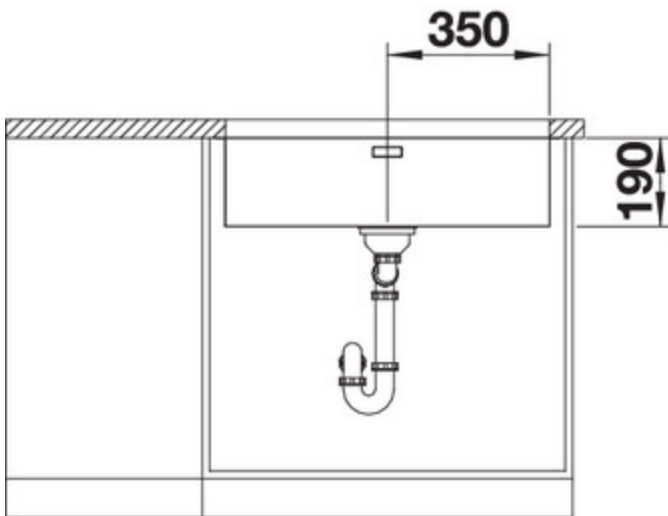

## Details

---

Top View

Side View

Front View

Scope of supply

waste and overflow fitting with space-saving pipe, 3 1/2" InFino™  
basket strainer, fixing kit (sealing not included)

## Design tips

---

Width of base unit : 80 cm

Bowl depth: 190 mm