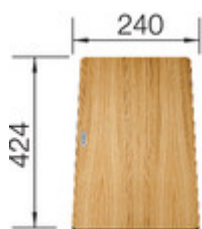

Ash compound chopping
board
230700