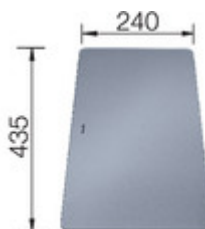

## Design tips

---

Width of base unit : 80 cm

Bowl depth: 190 mm

## optional

---

Top-Rails  
235906

Ash compound chopping  
board  
230700

Cutting board  
227697

Drainer  
black  
230734

Multifunctional colander  
227692

Draining tray with stainless  
steel insert  
black  
513485