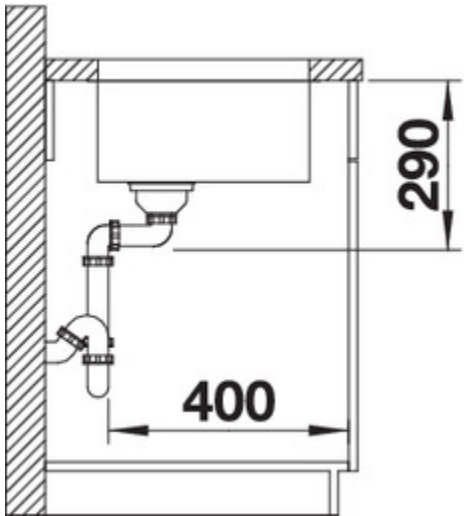

## Details

---

Top View

Side View

Front View

Scope of supply

waste and overflow fitting with space-saving pipe, 3 1/2" InFino™  
basket strainer, fixing kit (sealing not included)

## Design tips

---

Width of base unit : 80 cm

Bowl depth: 190 mm