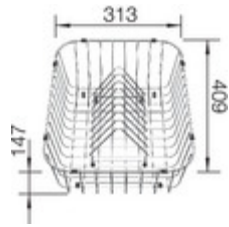

Crockery basket and stack
507829