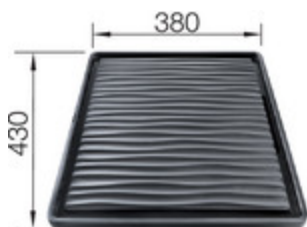

## optional

---

Top-Rails  
235906

Ash compound chopping  
board  
230700

Cutting board  
227697

Drainer  
black  
230734

Multifunctional colander  
227692

Draining tray with stainless  
steel insert  
black  
513485