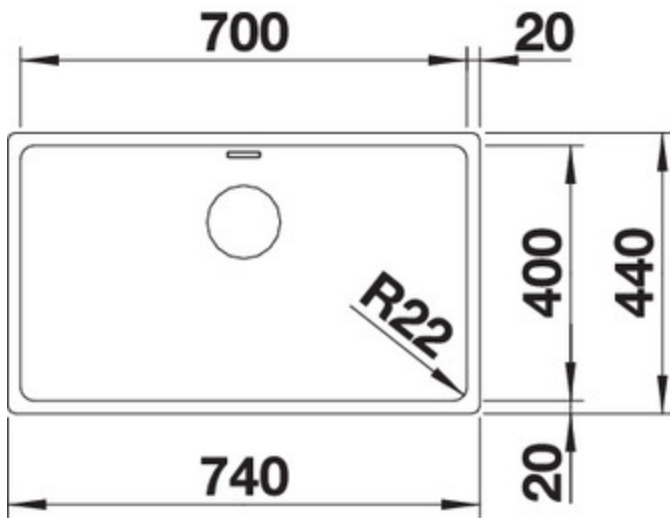

## Details

---

Top View

Side View

Front View

Scope of supply

waste and overflow fitting with space-saving pipe, 3 1/2" InFino™  
basket strainer, fixing kit (sealing not included)

## Design tips

---

Width of base unit : 80 cm

Bowl depth: 190 mm