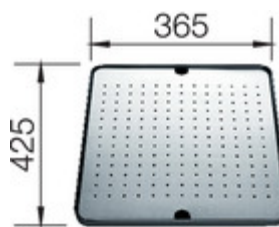

## Design tips

---

Width of base unit : 80 cm

Bowl depth: 190 mm

## optional

---

Top-Rails  
235906

Ash compound chopping  
board  
230700

Cutting board  
227697

Drainer  
black  
230734

Multifunctional colander  
227692

Draining tray with stainless  
steel insert  
black  
513485