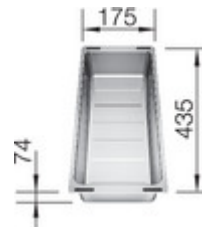

Front View

Scope of supply

3 1/2" basket strainer, fixing kit 218 268 included (sealing not included)

Design tips

Cabinet Width: 80 cm
Bowl depth: 190 mm
Corner radius: 10mm
Cut out size: 700 x 400 x R10

Cut out information supplied with bowls.
Cut out CNC files also available on www.blanco.co.uk for download.

Taps

BLANCO LINEE-S
anthracite / chrome
BM2200AN

BLANCO OPERA
chrome
BM6000CH

Optional Accessories

Ash compound chopping board
BL230700

Cutting board
BL227697

Multifunctional colander
BL227689

Floating grid
BL233542