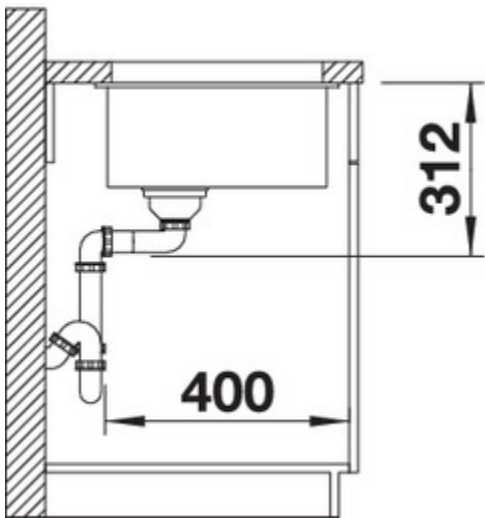

Side View

Scope of supply