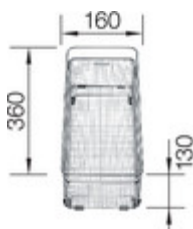

Multifunctional wire basket
BL223297