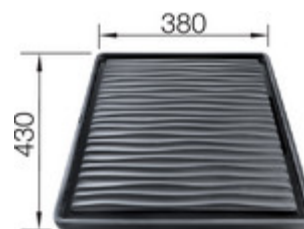

Drainer
black
BL230734