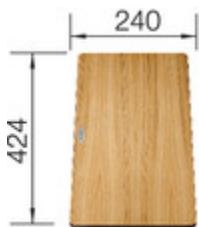

Optional Accessories

Ash compound chopping board
BL230700