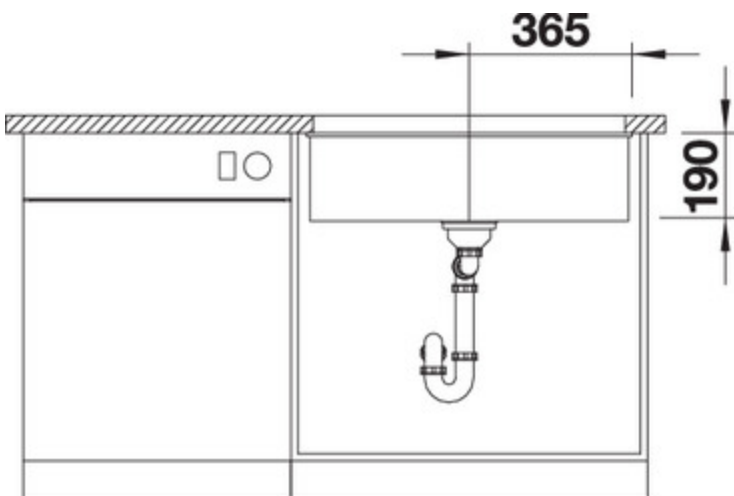

Front View

Scope of supply

3 1/2" basket strainer, fixing kit 218 268 included (sealing not included)

Design tips

Cabinet Width: 80 cm
Bowl depth: 190 mm
Corner radius: 10mm
Cut out size: 700 x 400 x R10

Cut out information supplied with bowls.
Cut out CNC files also available on www.blanco.co.uk for download.