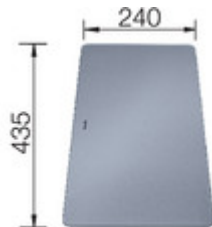

Cutting board
BL227697