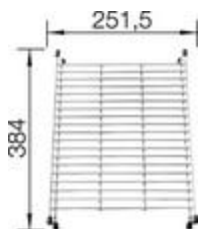

Floating grid
BL233542