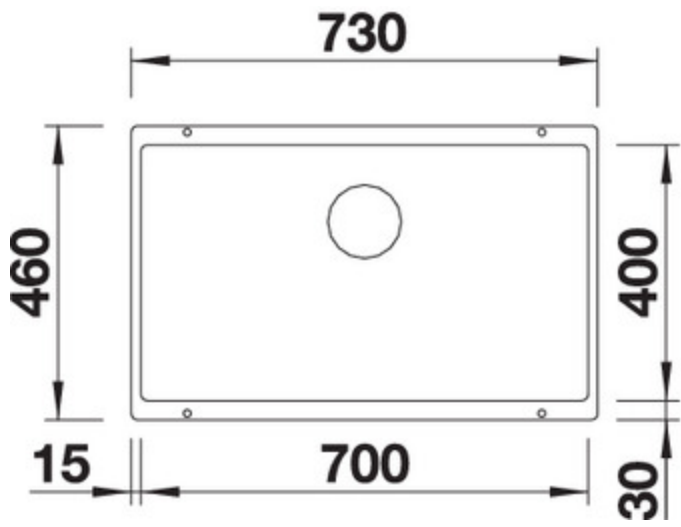

Top View

Scope of supply